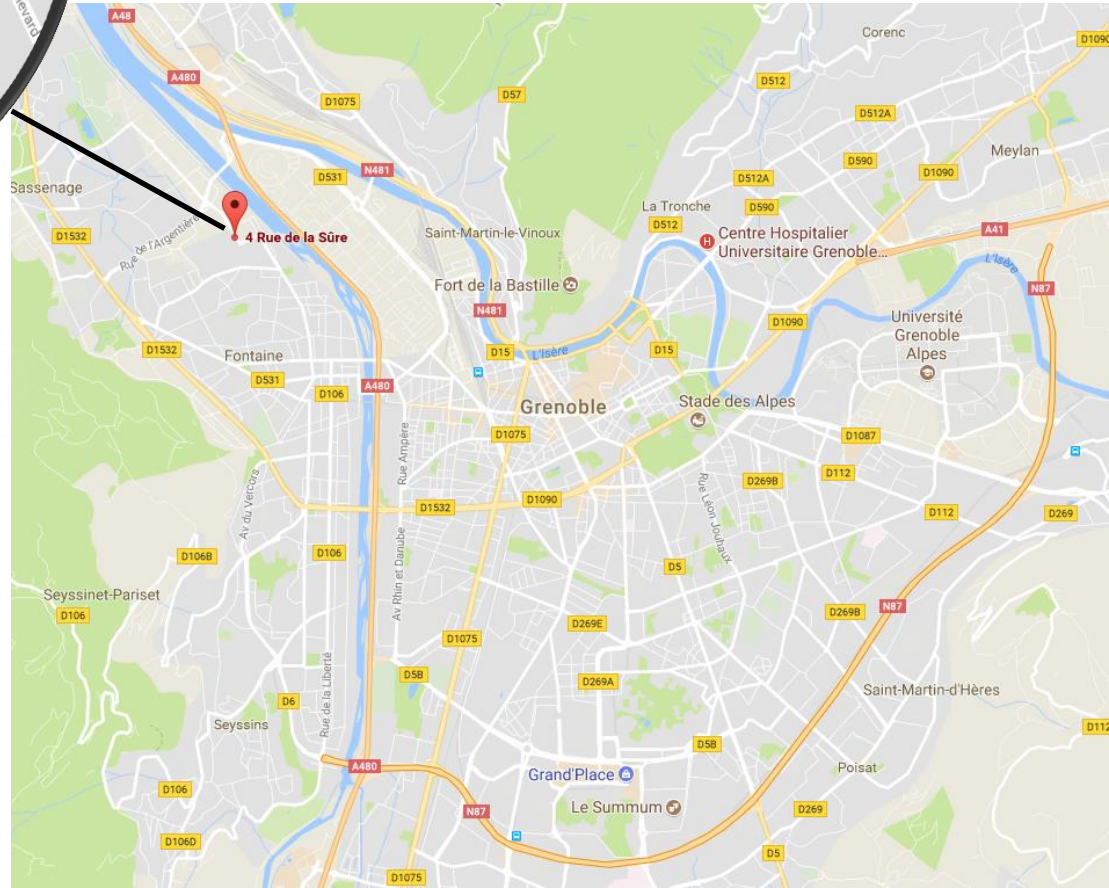

Pleiades Instruments : 4 rue de la Sure - 38600 Fontaine- France

Tel : +33 (0)4 27 19 45 57

Pleiades Instruments is based between company **France Pare-Brise** and company **Presses Jouty**.